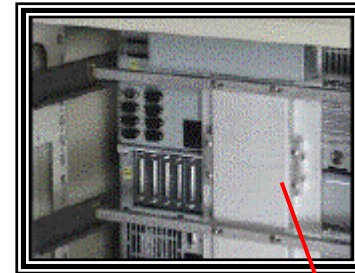

MiniLibrary Pass-Thru Mechanism

Provided with each MiniLibrary Expansion Unit (supports two modules)

Back of cabinet shown

Multi-Unit Configurations

157301-B21

MiniLibrary Expansion Unit, LVD no drives, 16 slots (Required as top unit in multi-unit configuration, provides for global robotic control)

157305-B2x Mount

TL891DLX DLT Library, Rack

128670-B21

MiniLibrary Data Unit

Support up to 6 modules
- TL891DLX MiniLibrary units or
- MiniLibrary Data units