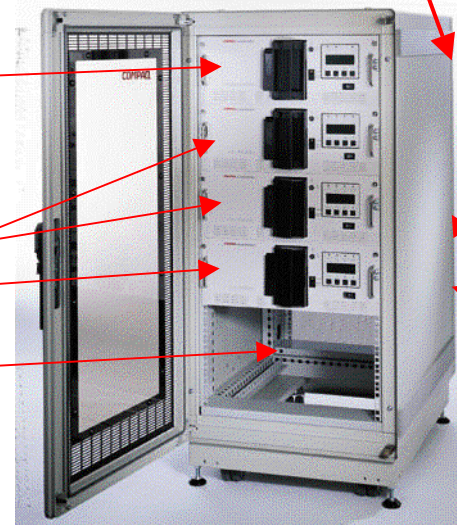

TL891DLX Configuration Guide, Multi-Configurations

Table Top to Rack Mount Conversion Kits
120883-B21 Compaq Racks

120881-B21

10 Cartridge Magazine

MiniLibrary Pass-Thru Mechanism

Provided with each MiniLibrary Expansion Unit (supports two modules)

Back of cabinet shown

Multi-Unit Configurations

157301-B21

MiniLibrary Expansion Unit, LVD no drives, 16 slots (Required as top unit in multi-unit configuration, provides for global robotic control)

157305-B2x Mount

TL891DLX DLT Library, Rack

128670-B21

MiniLibrary Data Unit

Support up to 6 modules
- TL891DLX MiniLibrary units or
- MiniLibrary Data units

MiniLibrary Pass-Thru Extension Kit
Required for additional modules (beyond first two)