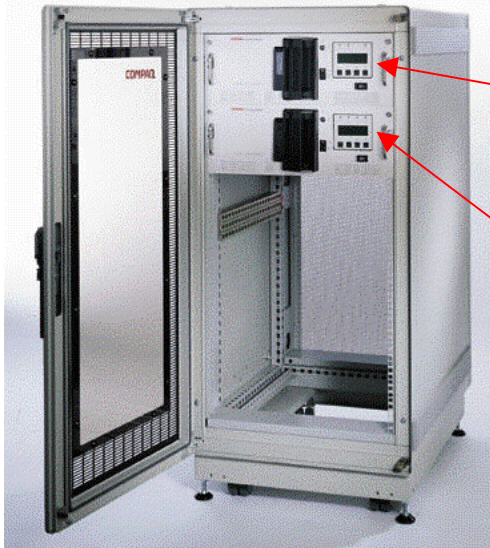

TL891DLX Configuration Guide, Multi-Configurations

Table Top to Rack Mount Conversion Kits
120883-B21 Compaq Racks

120881-B21

10 Cartridge Magazine

MiniLibrary Pass-Thru Mechanism

Provided with each MiniLibrary Expansion Unit (supports two modules)

Back of cabinet shown

Multi-Unit Configurations

157301-B21

MiniLibrary Expansion Unit, LVD no drives, 16 slots (Required as top unit in multi-unit configuration, provides for global robotic control)

157305-B2x Mount