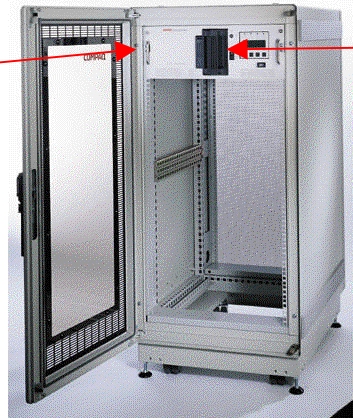

check the cable-adapter matrix for tape libraries on <ftp://ftp.compaq.com/pub/products/storageworks/tape-and-optical-storage/adapter-cable-matrix.pdf>

Supported in future

- Legato SmartMedia for Windows NT and Tru64 Unix (storage node)

TL891DLX Configuration Guide, Multi-Configurations

Table Top to Rack Mount Conversion Kits
120883-B21 Compaq Racks

120881-B21

10 Cartridge Magazine

MiniLibrary Pass-Thru Mechanism

Provided with each MiniLibrary Expansion Unit (supports two modules)

Back of cabinet shown

Multi-Unit Configurations

157301-B21

MiniLibrary Expansion Unit, LVD no drives, 16 slots (Required as top unit in multi-unit configuration, provides for global robotic control)

157305-B2x Mount