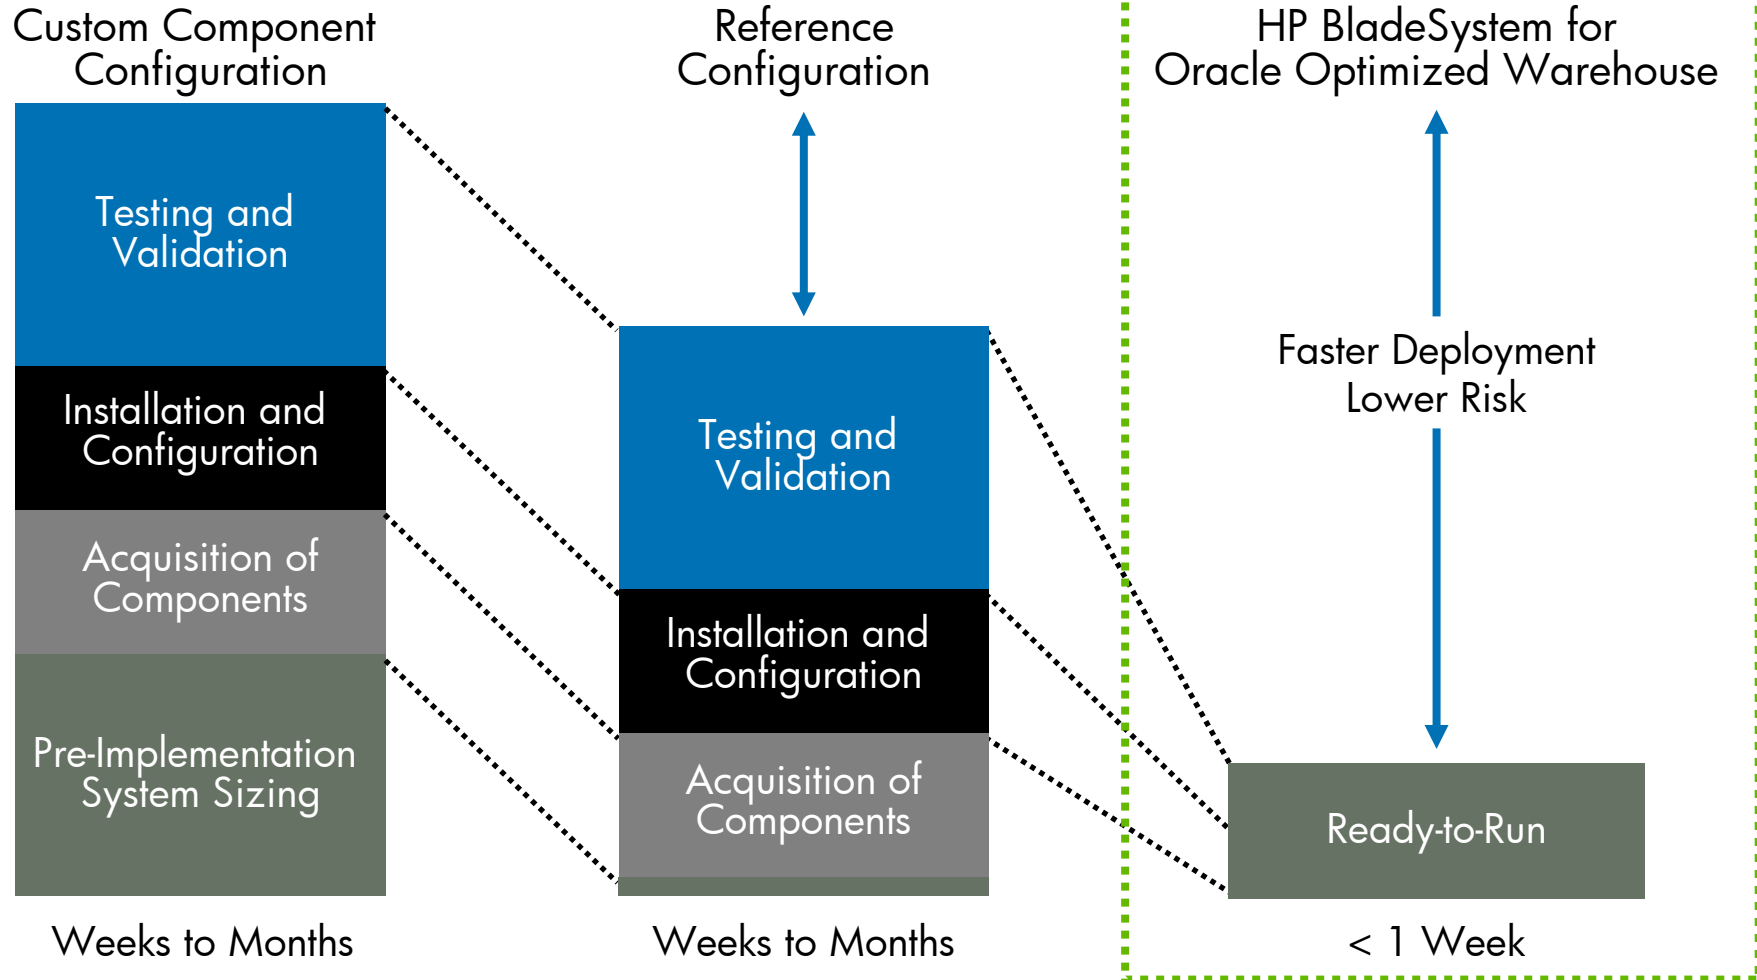

Tuned

Validated performance

Simplified ordering

HP BladeSystem for Oracle Optimized Warehouse

A better approach

HP BladeSystem for Oracle Optimized Warehouse

2 Compute nodes

Storage nodes **7**