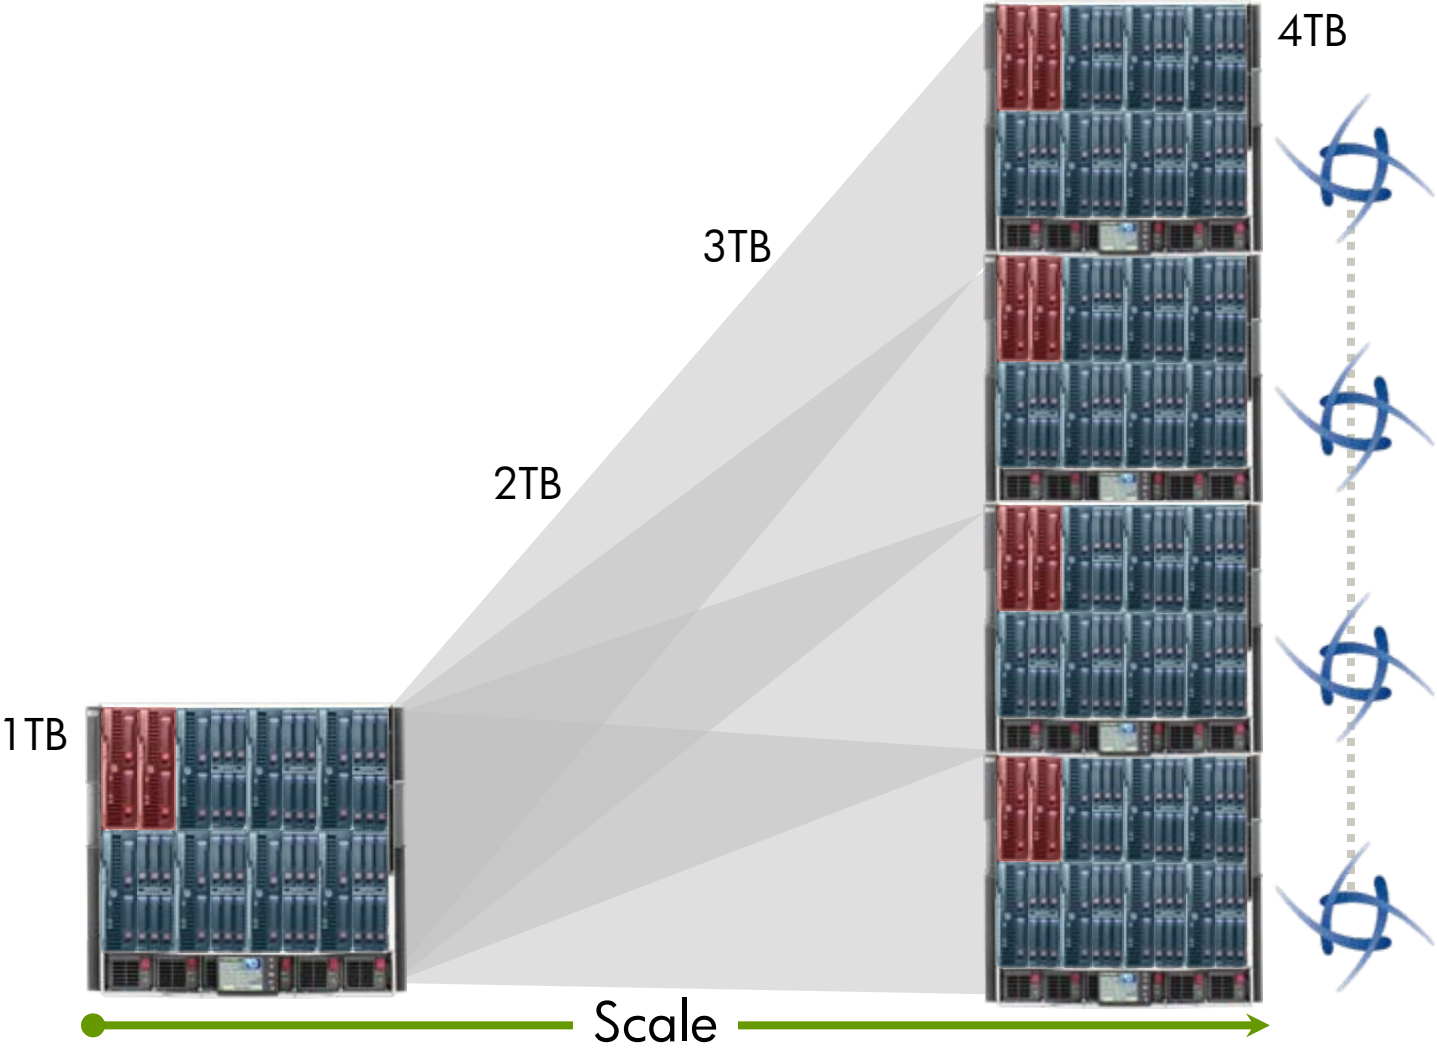

A modular approach