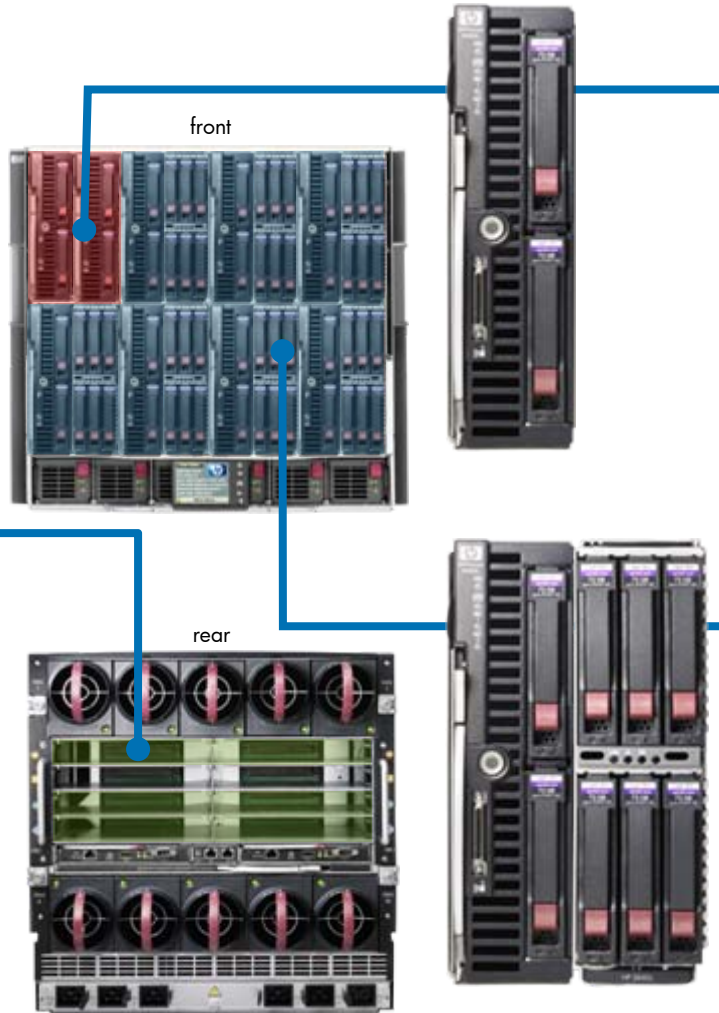

Architectural View

Ethernet
HP Virtual Connect
2 x 1/10Gb-F Ethernet Module

Compute node

HP ProLiant BL460c
2 x Intel Xeon (DC)
16GB RAM
2 x 72GB SFF SAS HDD
2 x Infiniband HCA
Red Hat Ent Linux 5

Storage node

HP ProLiant BL465c
1 x AMD Opteron
2GB RAM
2 x 146GB SFF SAS HDD
2 x Infiniband HCA
Red Hat Ent Linux 5
HP StorageWorks SB40c
6 x 146GB SFF SAS HDD

Images not to scale