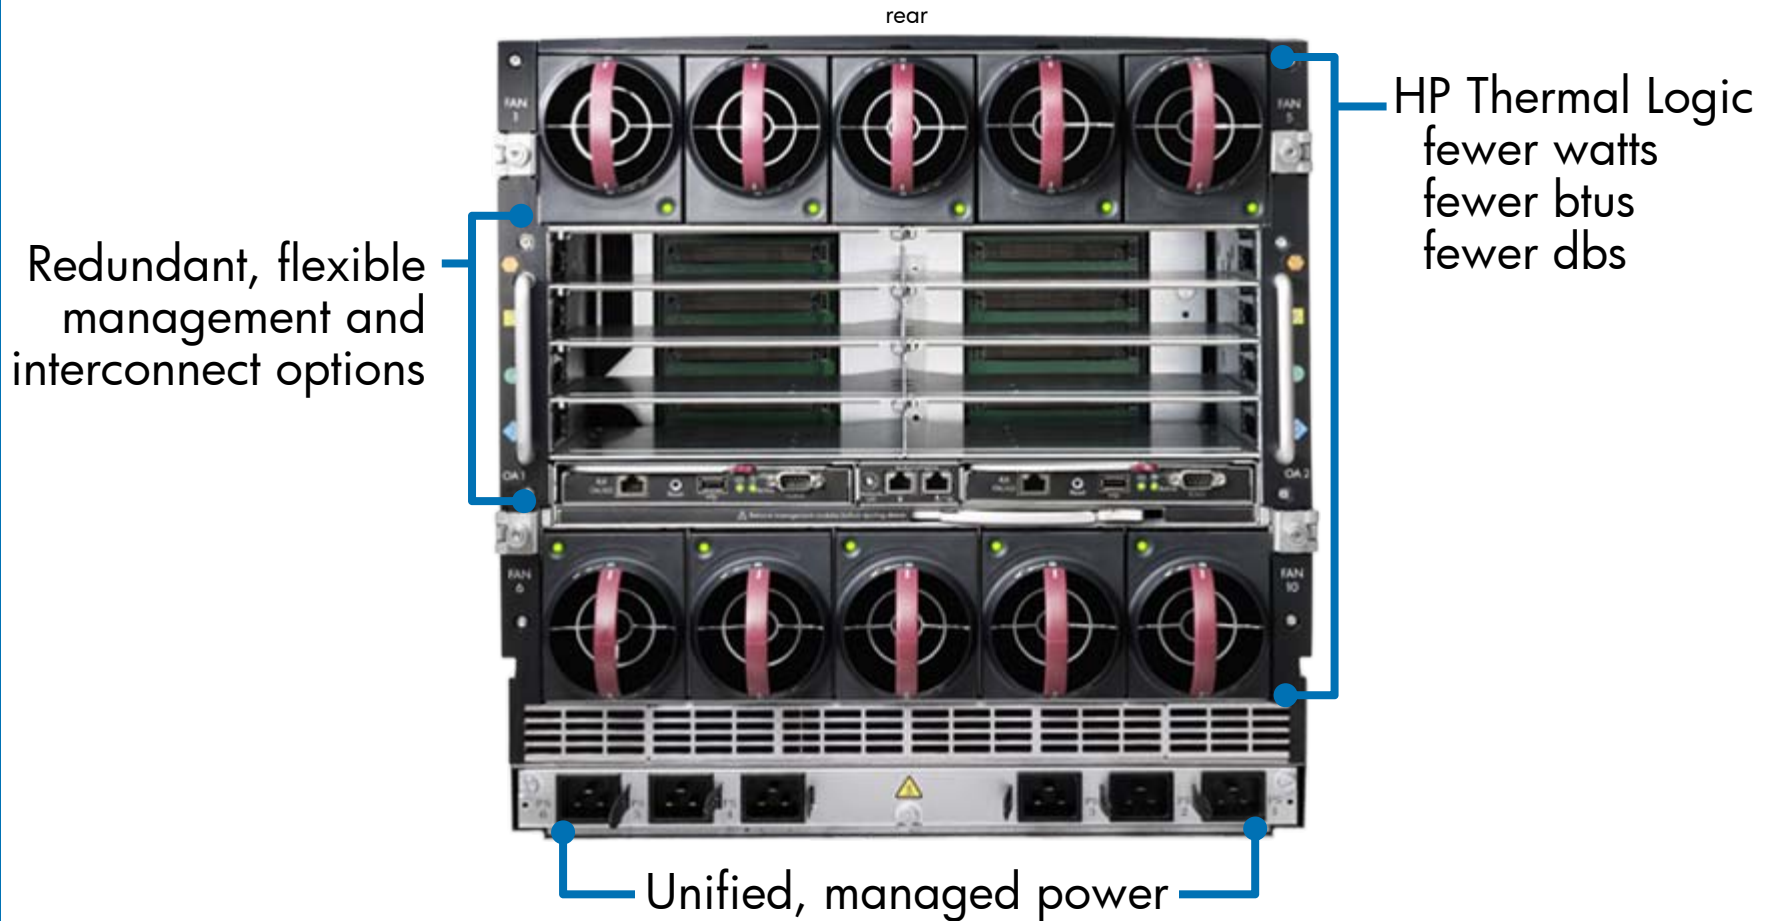

HP BladeSystem c-Class

Industry-leading I/O and power efficiency

HP BladeSystem c7000 enclosure

- 5 terabits per second bandwidth
- Resources pooled and shared
- Unified management for all components

HP BladeSystem c7000 enclosure