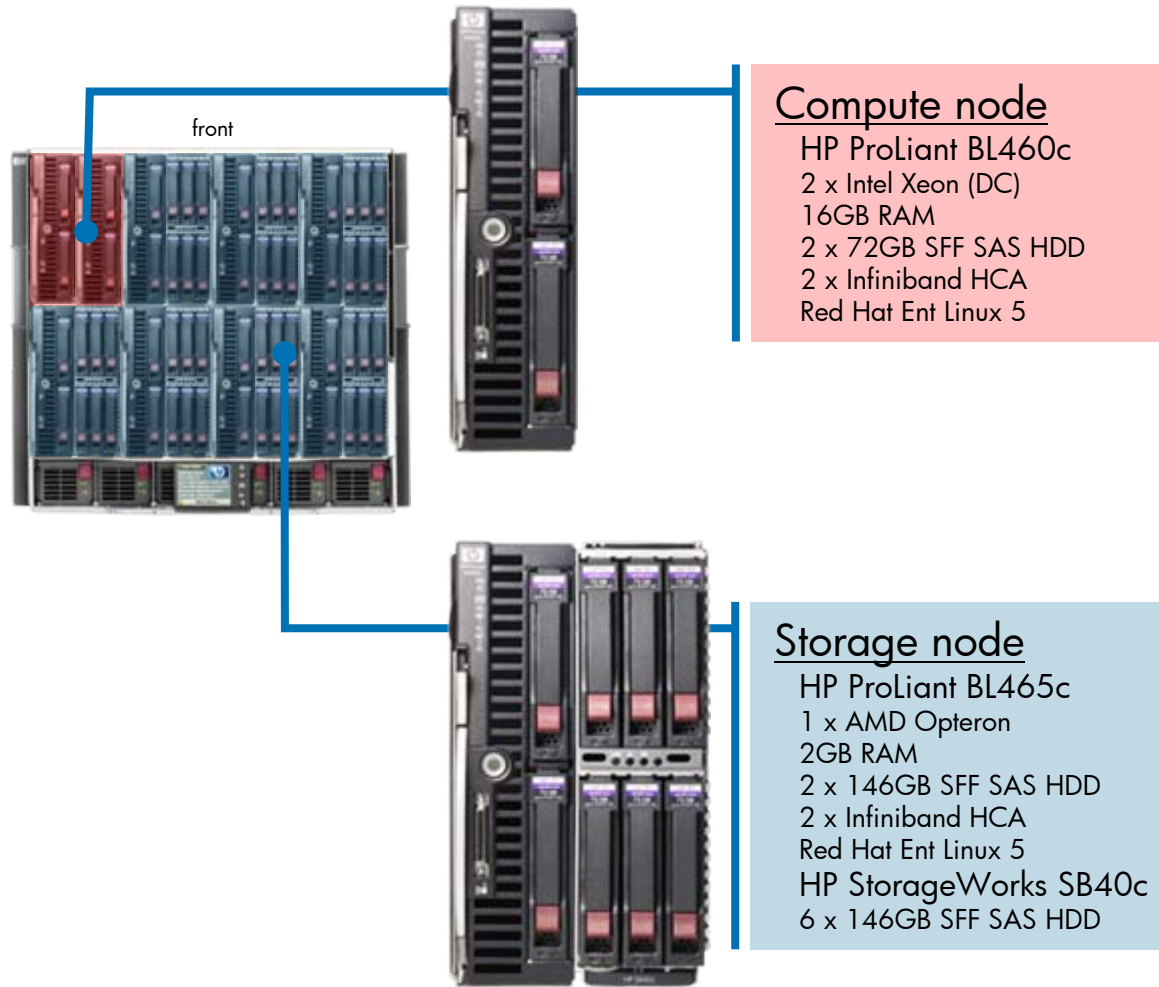

HP BladeSystem c-Class

Industry-leading I/O and power efficiency

HP BladeSystem c7000 enclosure

- 5 terabits per second bandwidth
- Resources pooled and shared
- Unified management for all components

HP BladeSystem c7000 enclosure

Architectural View

Oracle Database Enterprise Edition

Compute node

HP ProLiant BL460c
2 x Intel Xeon (DC)
16GB RAM
2 x 72GB SFF SAS HDD
2 x Infiniband HCA
Red Hat Ent Linux 5

Images not to scale

Architectural View

Images not to scale

Architectural View

Ethernet
HP Virtual Connect
2 x 1/10Gb-F Ethernet Module

Compute node

HP ProLiant BL460c
2 x Intel Xeon (DC)
16GB RAM
2 x 72GB SFF SAS HDD
2 x Infiniband HCA
Red Hat Ent Linux 5