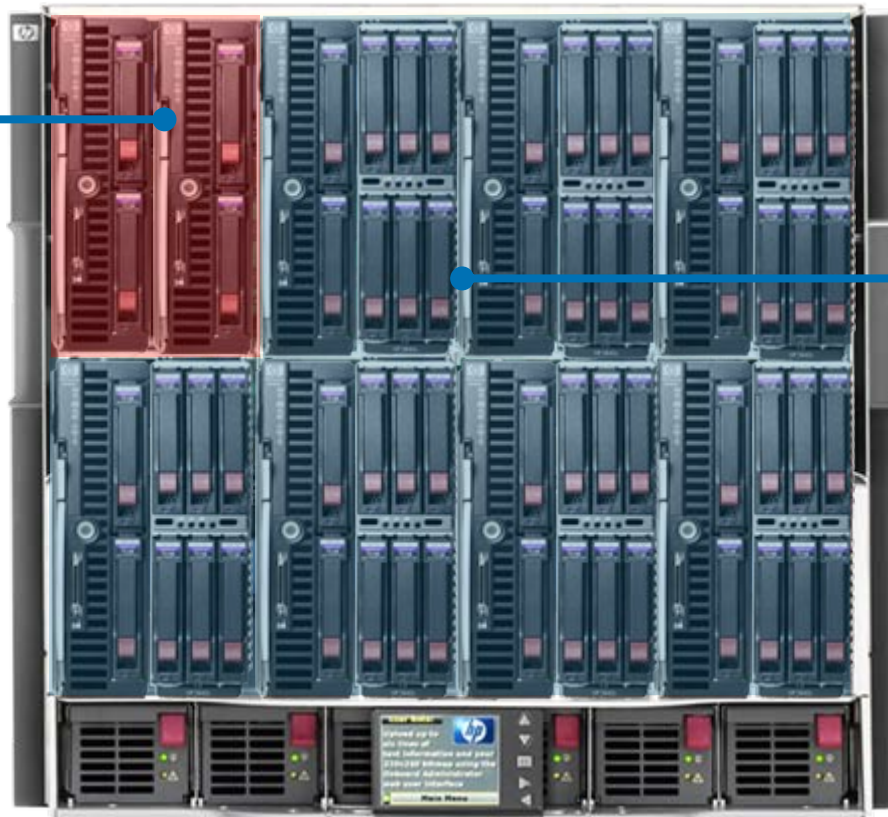

Tuned

Validated performance

Simplified ordering

HP BladeSystem for Oracle Optimized Warehouse

A better approach

HP BladeSystem for Oracle Optimized Warehouse

2 Compute nodes

Storage nodes **7**

HP BladeSystem c-Class

Industry-leading I/O and power efficiency

HP BladeSystem c7000 enclosure

- 5 terabits per second bandwidth
- Resources pooled and shared
- Unified management for all components

HP BladeSystem c7000 enclosure