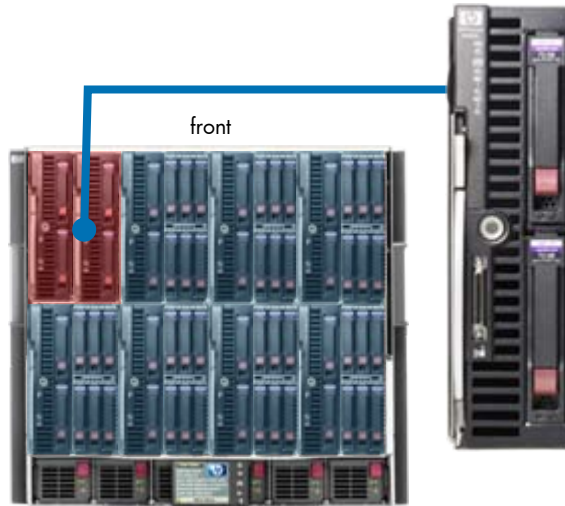

Architectural View

Oracle Database Enterprise Edition

Compute node

HP ProLiant BL460c
2 x Intel Xeon (DC)
16GB RAM
2 x 72GB SFF SAS HDD
2 x Infiniband HCA
Red Hat Ent Linux 5

Images not to scale