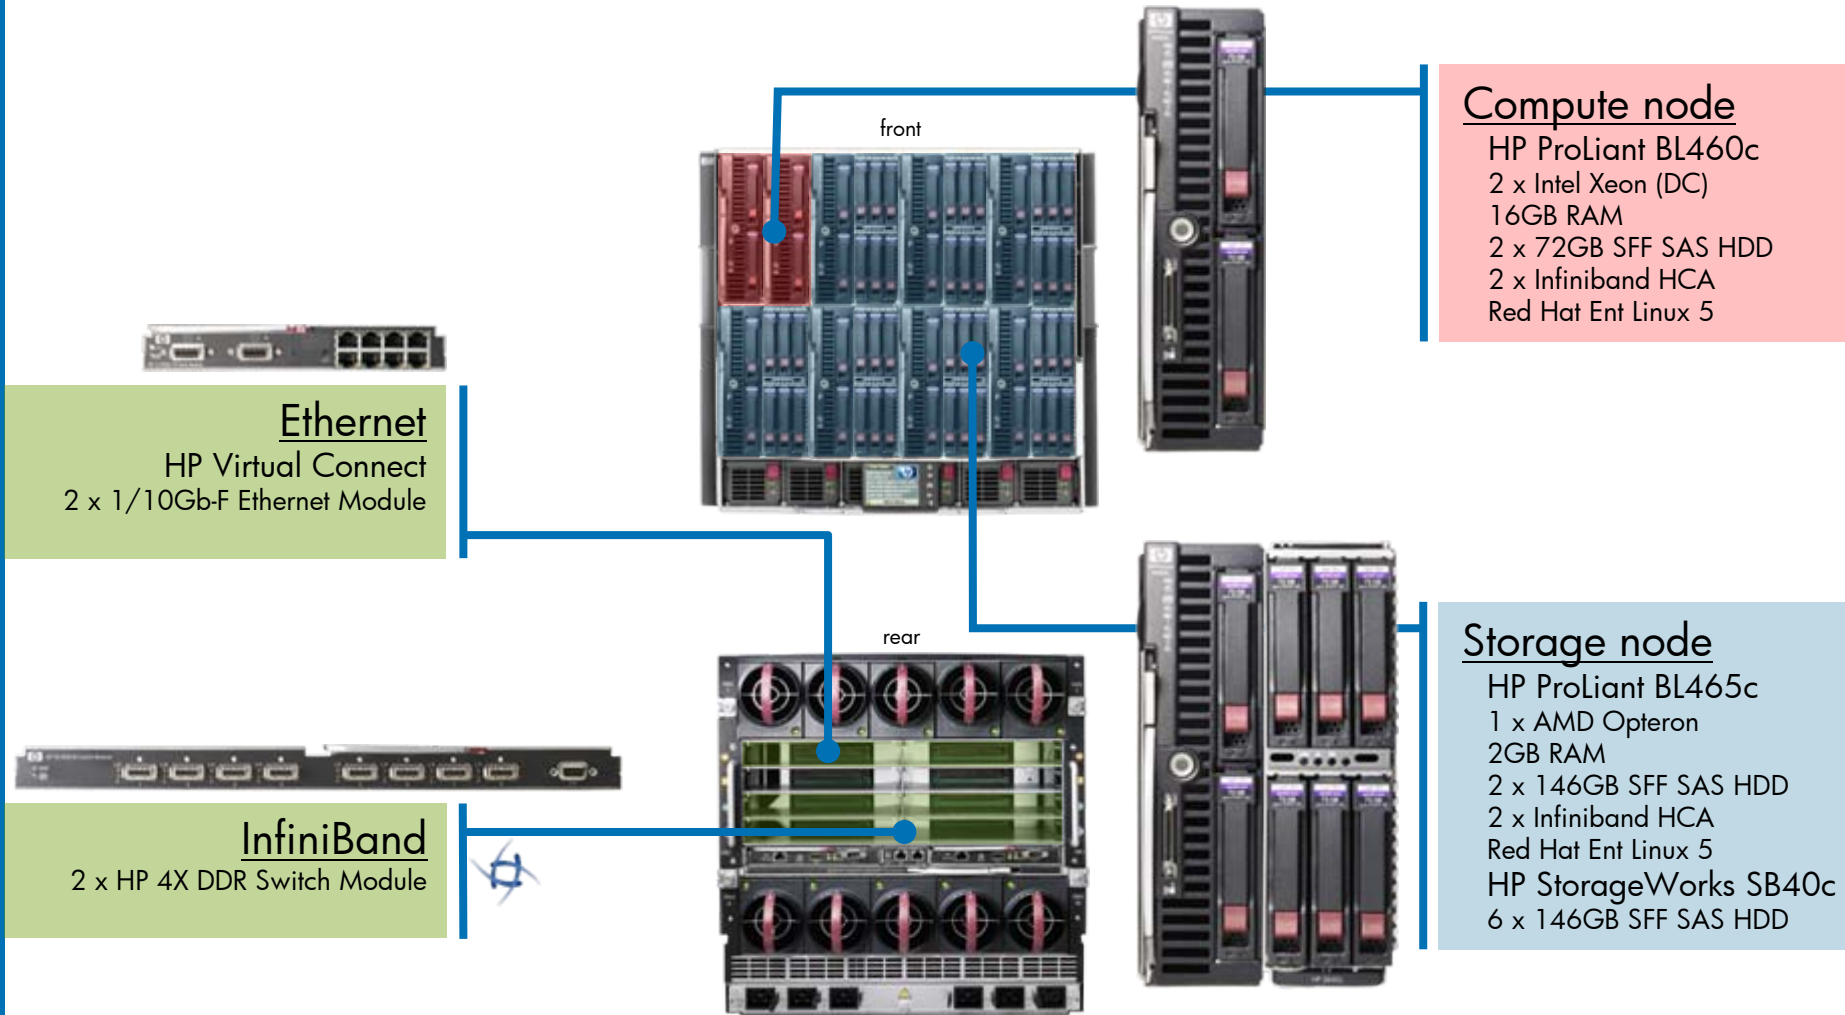

Architectural View

Images not to scale