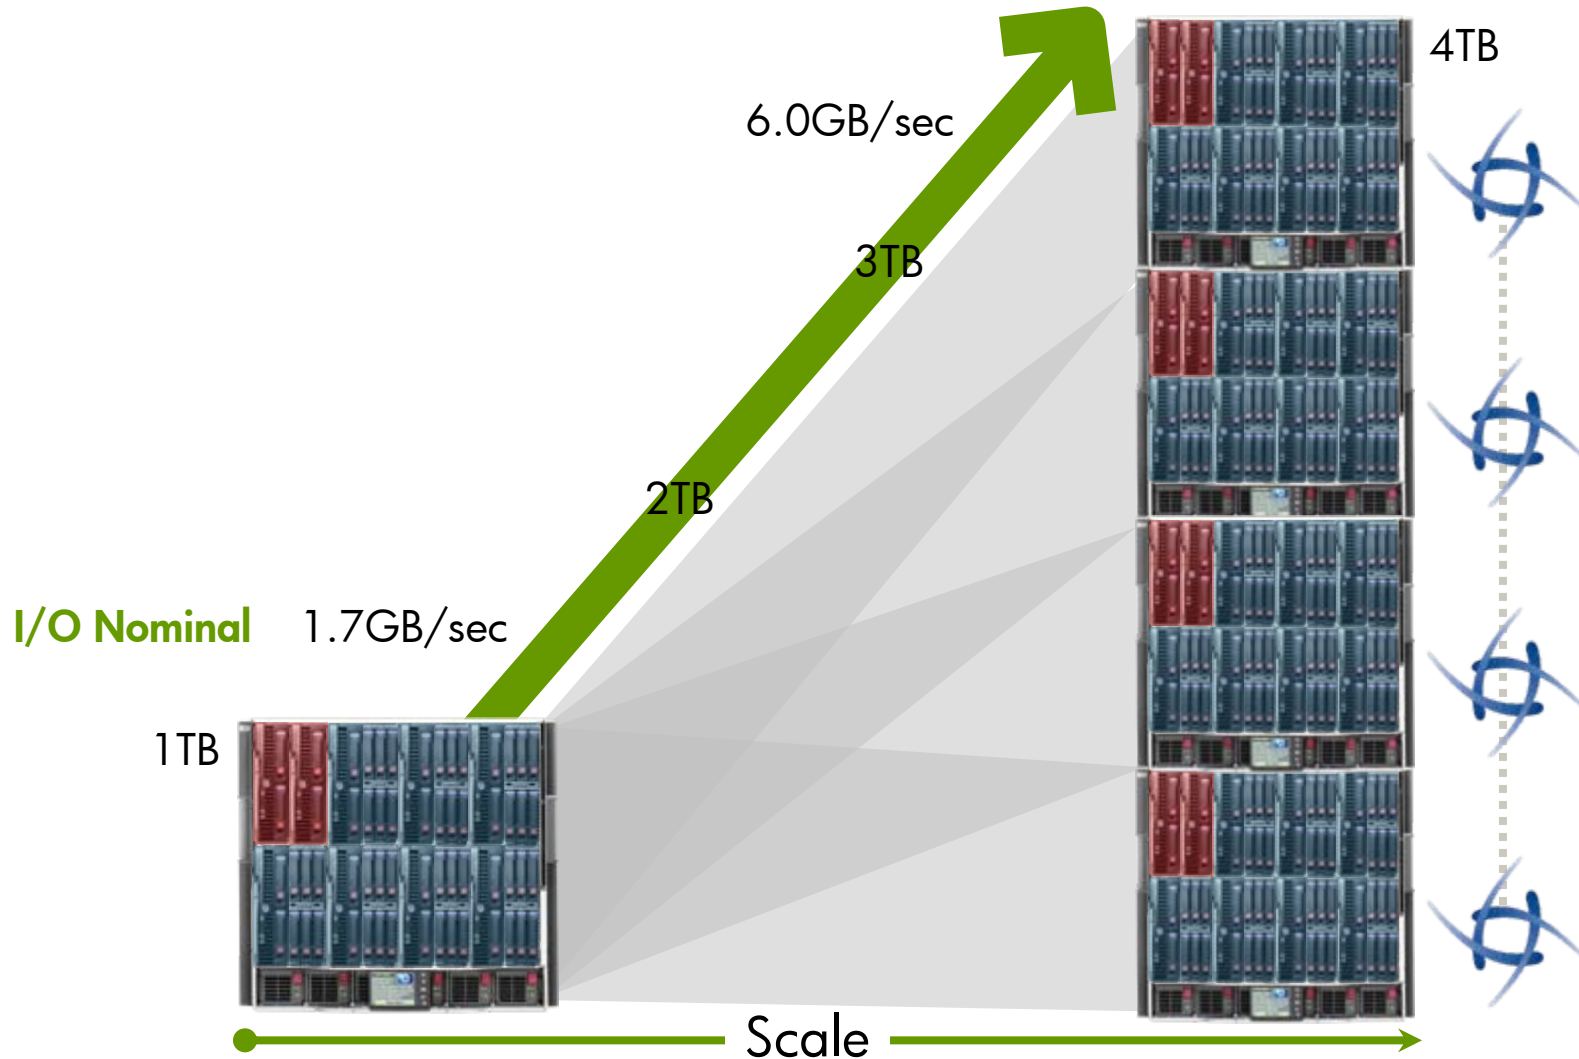

A modular approach

1TB

A modular approach

Industry-leading performance

And efficiently, too

	HP	Brand D
I/O MB/sec	1700	620
Peak watts	1891	2180
Watts per I/O MB/sec	1.11	3.52

1TB

1TB