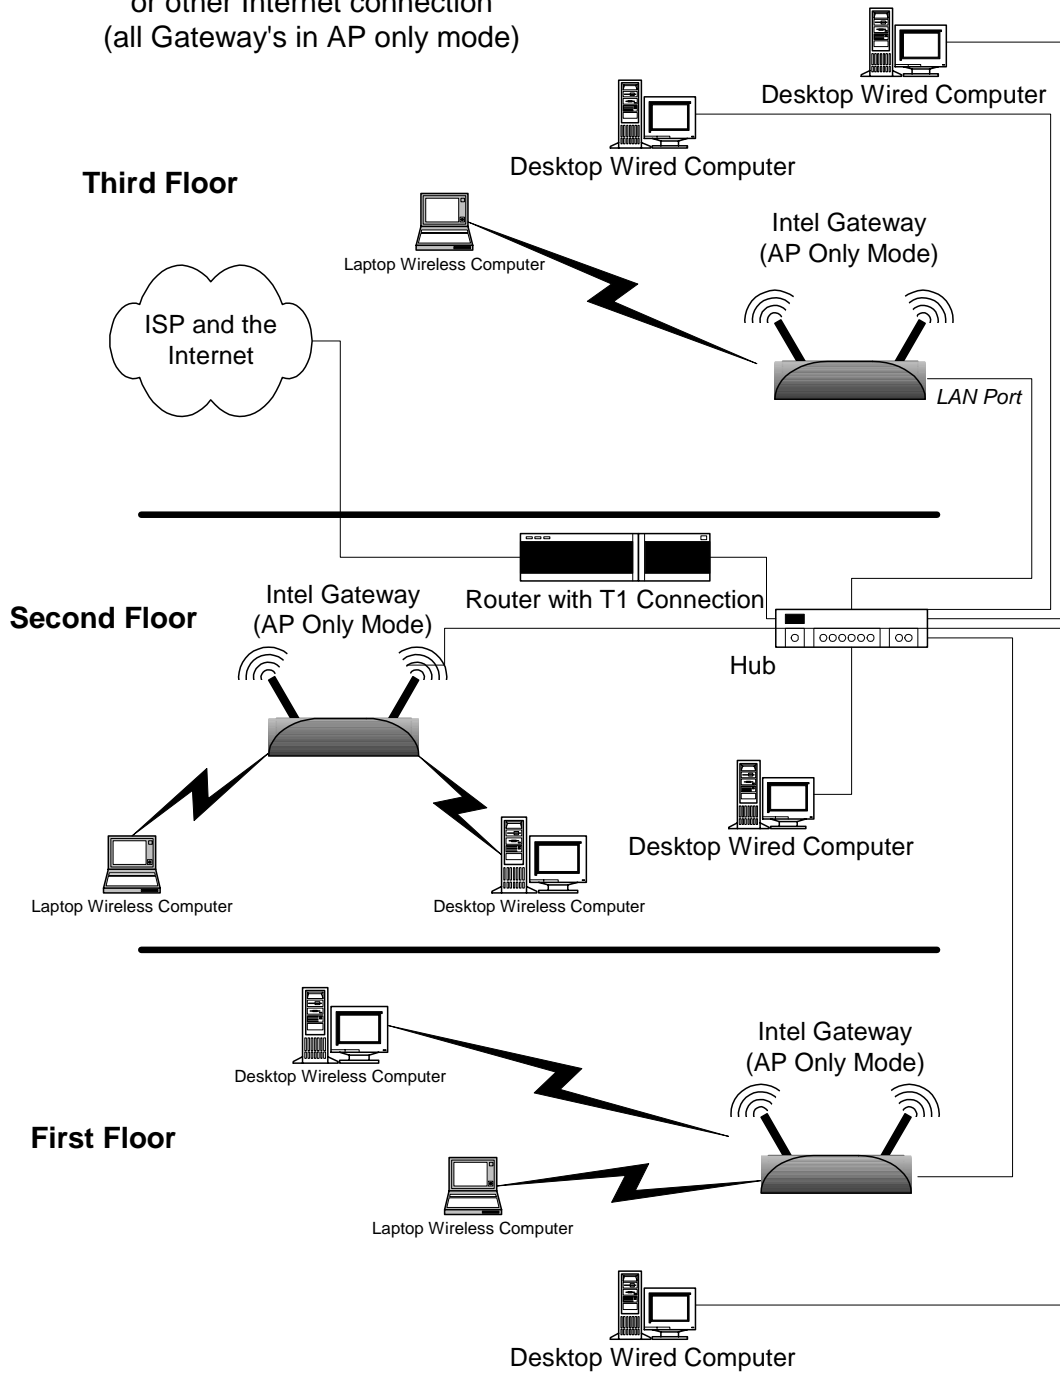

Intel Wireless Gateway

Installation example of Intel Gateway with one wired desktop PC

Installation example of Intel Gateway with multiple wired desktop PC's

Intel Wireless Gateway & Roaming

Installation example with multiple gateways

(one Intel Gateway in gateway/AP mode and other Intel Gateways in AP only mode)

Gateway channels set to 1, 3, and 11

Intel Wireless Gateway & Roaming

Installation example with multiple Intel Gateways and T1 or other Internet connection (all Gateway's in AP only mode)

Gateway channels set to 1, 3, and 11