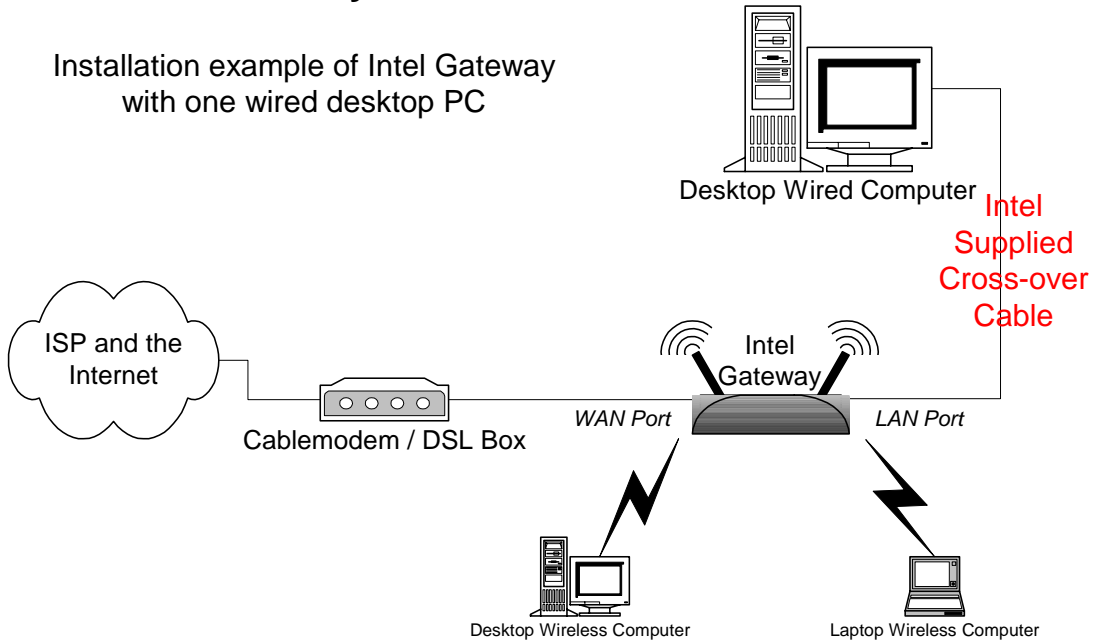

Intel Wireless Gateway

Installation example of Intel Gateway with one wired desktop PC

Installation example of Intel Gateway with multiple wired desktop PC's

Intel Wireless Gateway & Roaming

Installation example with multiple gateways

(one Intel Gateway in gateway/AP mode and other Intel Gateways in AP only mode)

Gateway channels set to 1, 3, and 11

Intel Wireless Gateway & Roaming

Installation example with multiple Intel Gateways and T1 or other Internet connection (all Gateway's in AP only mode)

Gateway channels set to 1, 3, and 11