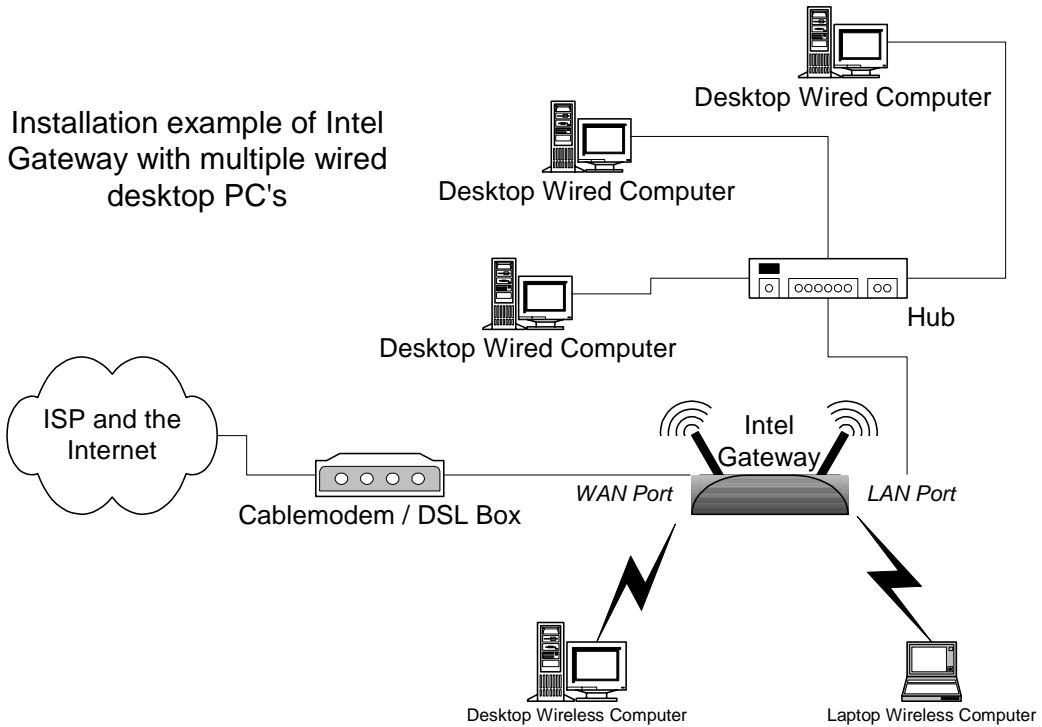

Intel Wireless Gateway

Installation example of Intel Gateway with one wired desktop PC

Installation example of Intel Gateway with multiple wired desktop PC's

Intel Wireless Gateway & Roaming

Installation example with multiple gateways

(one Intel Gateway in gateway/AP mode and other Intel Gateways in AP only mode)

Gateway channels set to 1, 3, and 11

Intel Wireless Gateway & Roaming

Installation example with multiple Intel Gateways and T1 or other Internet connection (all Gateway's in AP only mode)

Gateway channels set to 1, 3, and 11