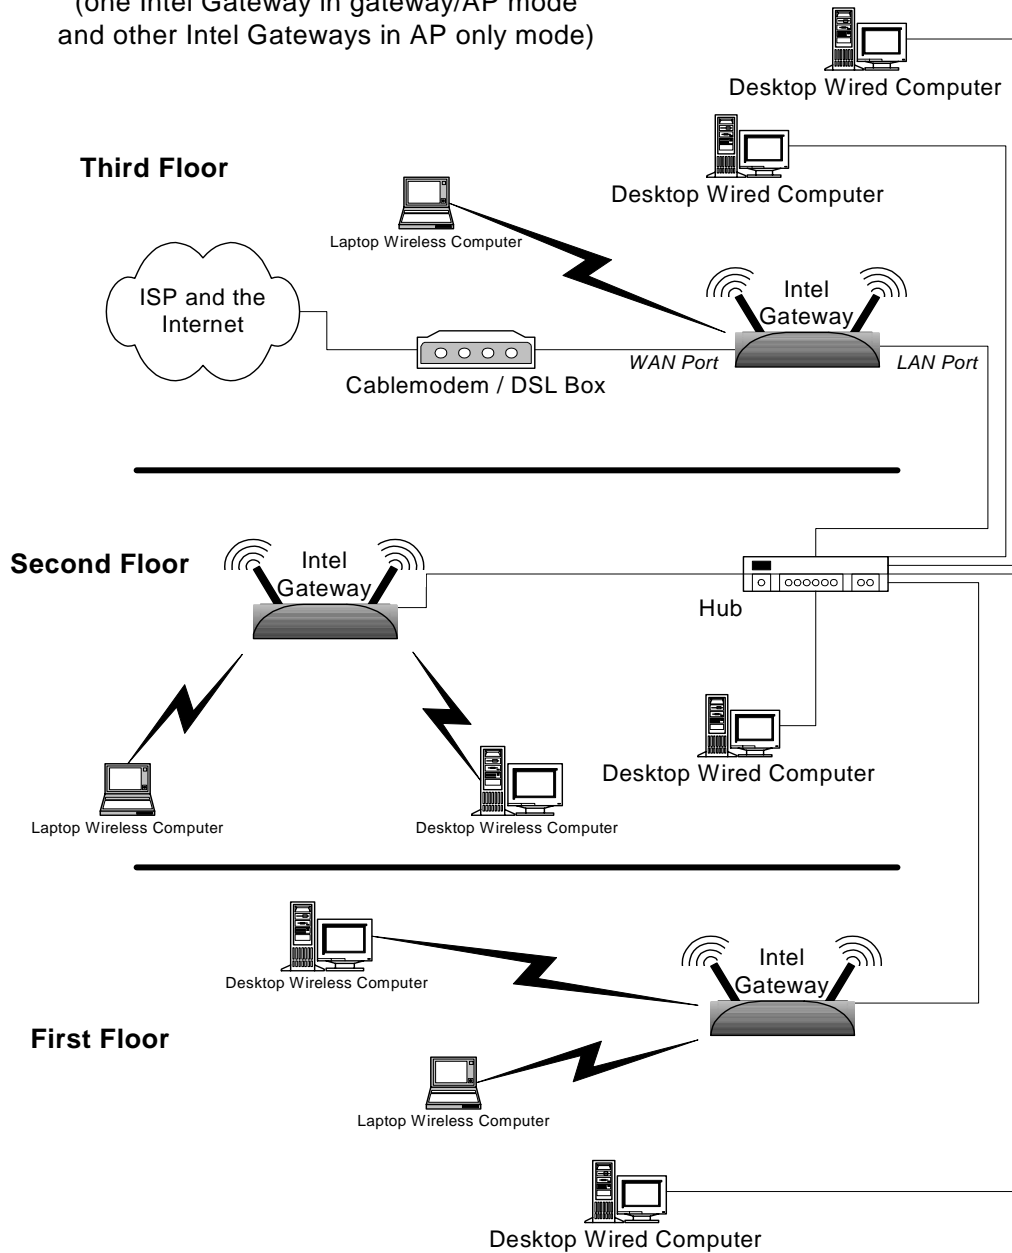

Intel Wireless Gateway

Installation example of Intel Gateway with one wired desktop PC

Installation example of Intel Gateway with multiple wired desktop PC's

Intel Wireless Gateway & Roaming

Installation example with multiple gateways

(one Intel Gateway in gateway/AP mode and other Intel Gateways in AP only mode)

Gateway channels set to 1, 3, and 11

Intel Wireless Gateway & Roaming

Installation example with multiple Intel Gateways and T1 or other Internet connection (all Gateway's in AP only mode)

Gateway channels set to 1, 3, and 11