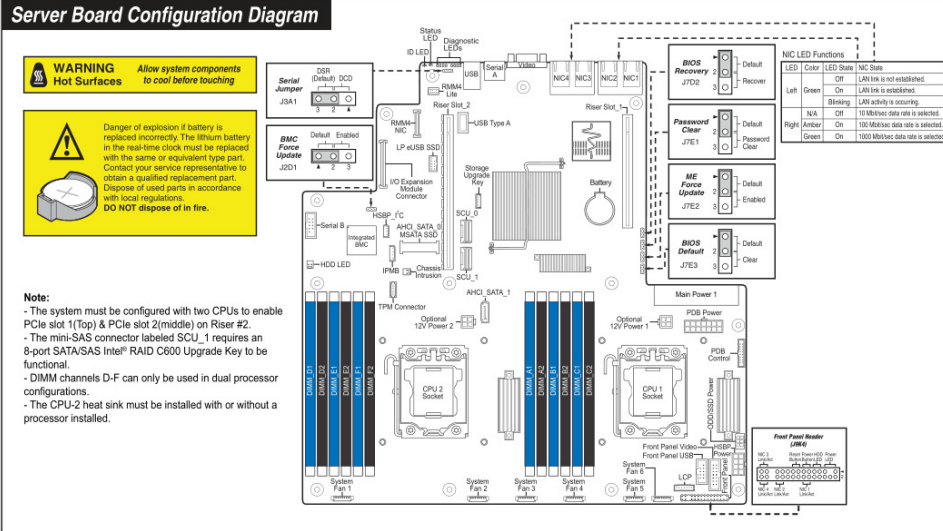

Chassis Quick Reference

IMPORTANT NOTE: Please read all Warnings/Cautions before servicing this system!

Warning! Top cover must be in place when system is powered ON.

Warning! Prior to performing the listed procedures on non-hot swappable components, you must power down the system and remove the power cord.