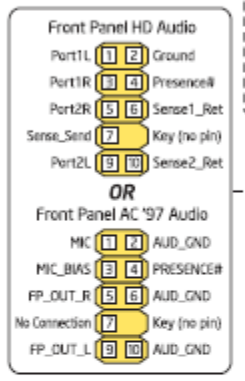

CAUTION

This system contains a Trusted Platform Module. Removal or replacement of this desktop board or battery may render encrypted data unrecoverable. Please read the system documentation before performing maintenance on this system.