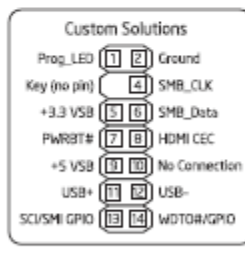

CAUTION

This system contains a Trusted Platform Module. Removal or replacement of this desktop board or battery may render encrypted data unrecoverable. Please read the system documentation before performing maintenance on this system.