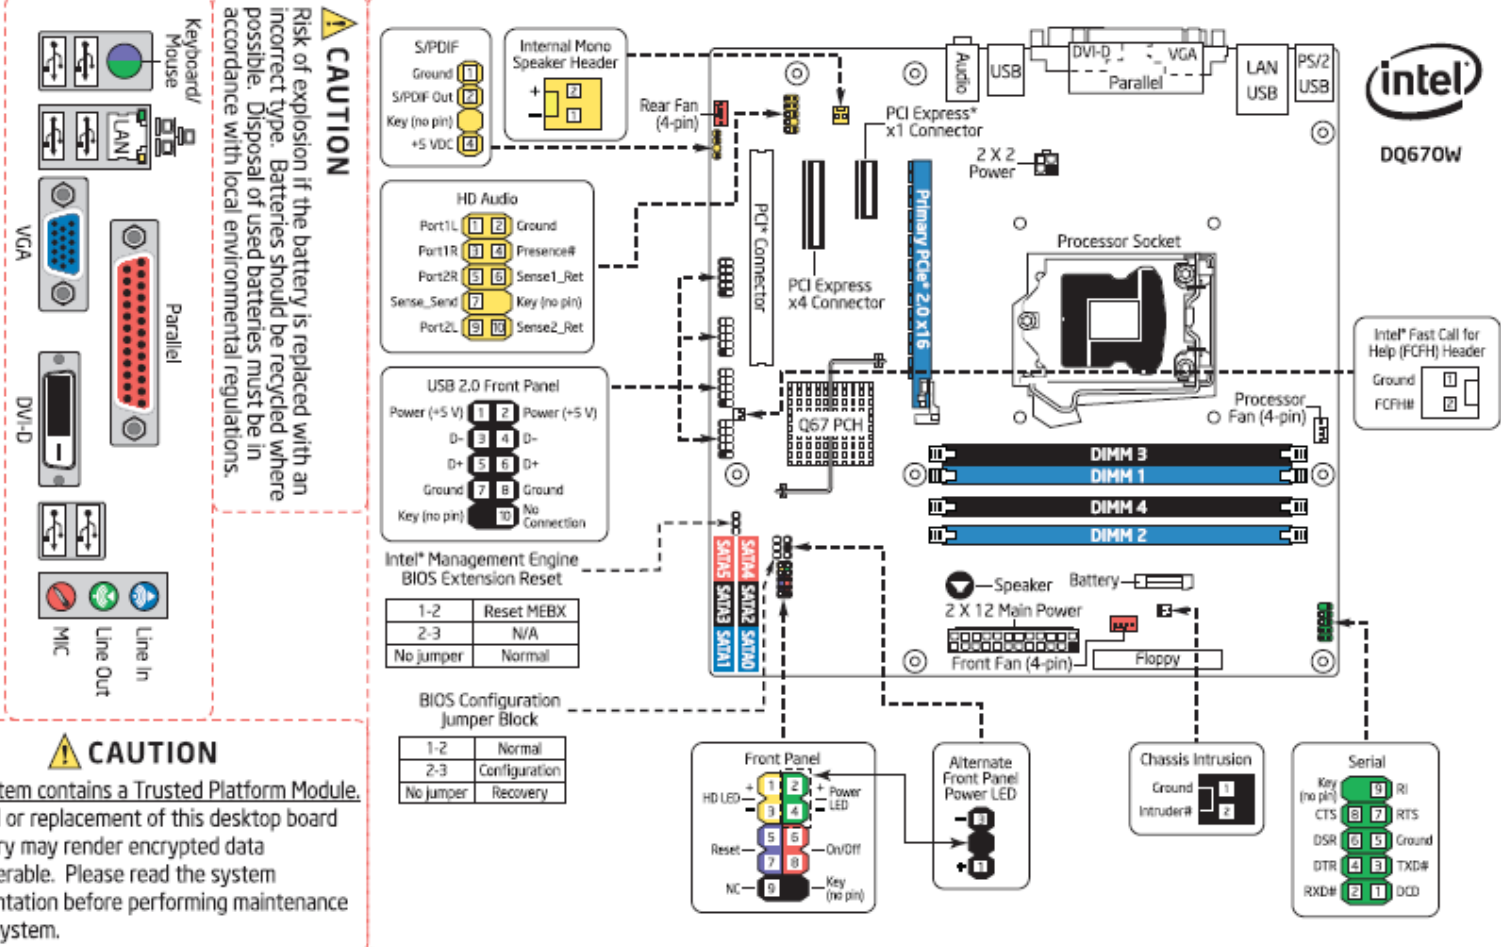

**intel**  
DQ670W

**CAUTION**

Risk of explosion if the battery is replaced with an incorrect type. Batteries should be recycled where possible. Disposal of used batteries must be in accordance with local environmental regulations.

**CAUTION**

This system contains a Trusted Platform Module. Removal or replacement of this desktop board or battery may render encrypted data unrecoverable. Please read the system documentation before performing maintenance on this system.

Intel® Management Engine BIOS Extension Reset

1-2	Reset MEBX
2-3	N/A
No jumper	Normal

BIOS Configuration Jumper Block

1-2	Normal
2-3	Configuration
No jumper	Recovery