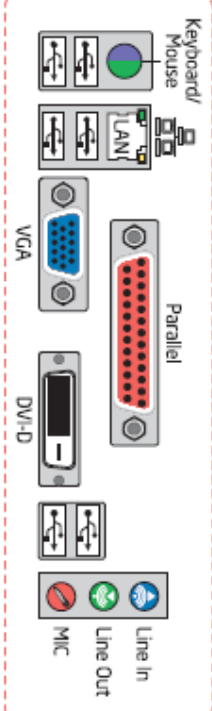

**intel**  
DQ670W

**CAUTION**

Risk of explosion if the battery is replaced with an incorrect type. Batteries should be recycled where possible. Disposal of used batteries must be in accordance with local environmental regulations.

**CAUTION**

This system contains a Trusted Platform Module. Removal or replacement of this desktop board or battery may render encrypted data unrecoverable. Please read the system documentation before performing maintenance on this system.

Intel® Management Engine BIOS Extension Reset

1-2	Reset MEBX
2-3	N/A
No jumper	Normal

BIOS Configuration Jumper Block

1-2	Normal
2-3	Configuration
No jumper	Recovery