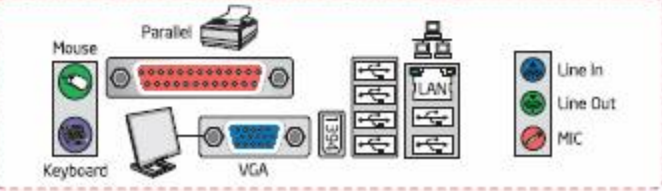

CAUTION
 Risk of explosion if the battery is replaced with an incorrect type. Batteries should be recycled where possible. Disposal of used batteries must be in accordance with local environmental regulations.

Attach this label near the back panel connectors.
 Attach this label to the inside surface of the chassis.

D55051-002

*Other names and brands may be claimed as the property of others. Copyright © 2006, Intel Corporation. All rights reserved.