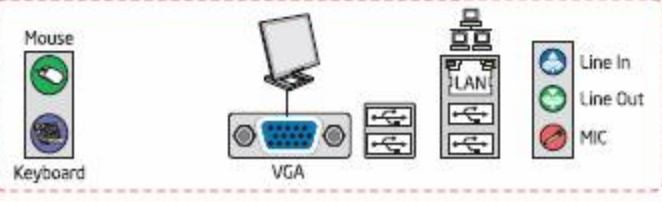

CAUTION
Risk of explosion if the battery is replaced with an incorrect type. Batteries should be recycled where possible. Disposal of used batteries must be in accordance with local environmental regulations.

Attach this label to the back panel connectors.
Attach this label to the inside surface of the chassis.

D98019-001

*Other names and brands may be claimed as the property of others. Copyright © 2007, Intel Corporation. All rights reserved.