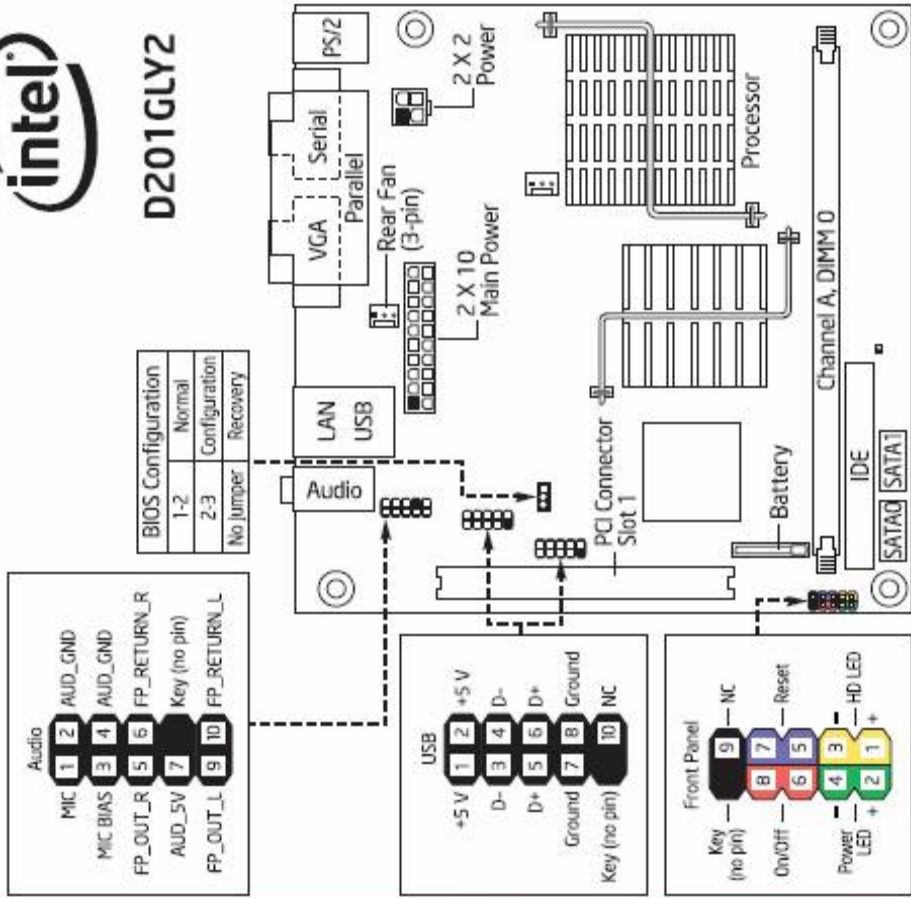

D201GLY2

CAUTION

Risk of explosion if the battery is replaced with an incorrect type. Batteries should be recycled where possible. Disposal of used batteries must be in accordance with local environmental regulations.