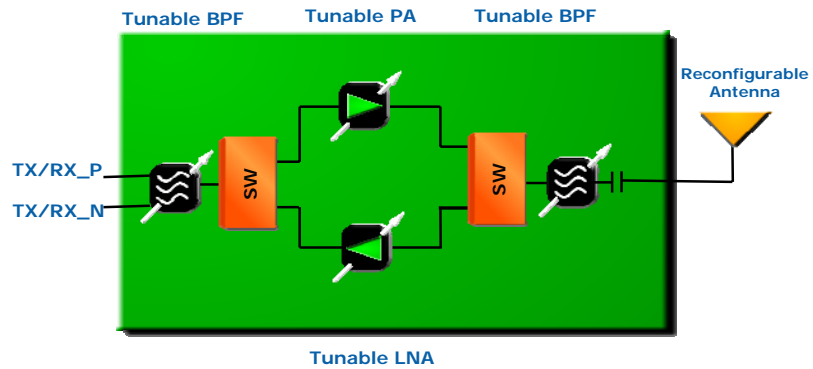

Flexible Front End Module for Multi-radio Devices

Today's Conventional Multi-Standard (WiFi a/b/g) + WiMax FEM

Next Generation Conventional Multi Standard (WiFi a/b/g) + WiMAX FEM

- Supports WiFi and WiMAX
- 10mm²
- <\$2
- Further cost and size reduction possible