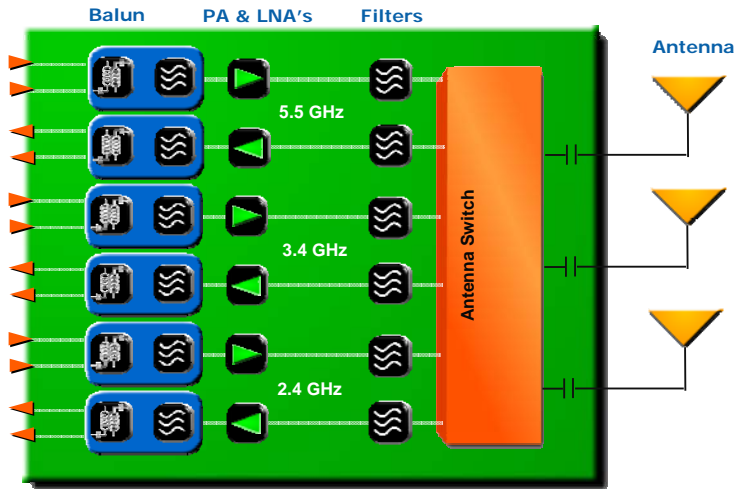

Flexible Front End Module for Multi-radio Devices

Today's Conventional Multi-Standard (WiFi a/b/g) + WiMax FEM

Next Generation Conventional Multi Standard (WiFi a/b/g) + WiMAX FEM

- Supports WiFi and WiMAX
- 10mm²
- <\$2
- Further cost and size reduction possible